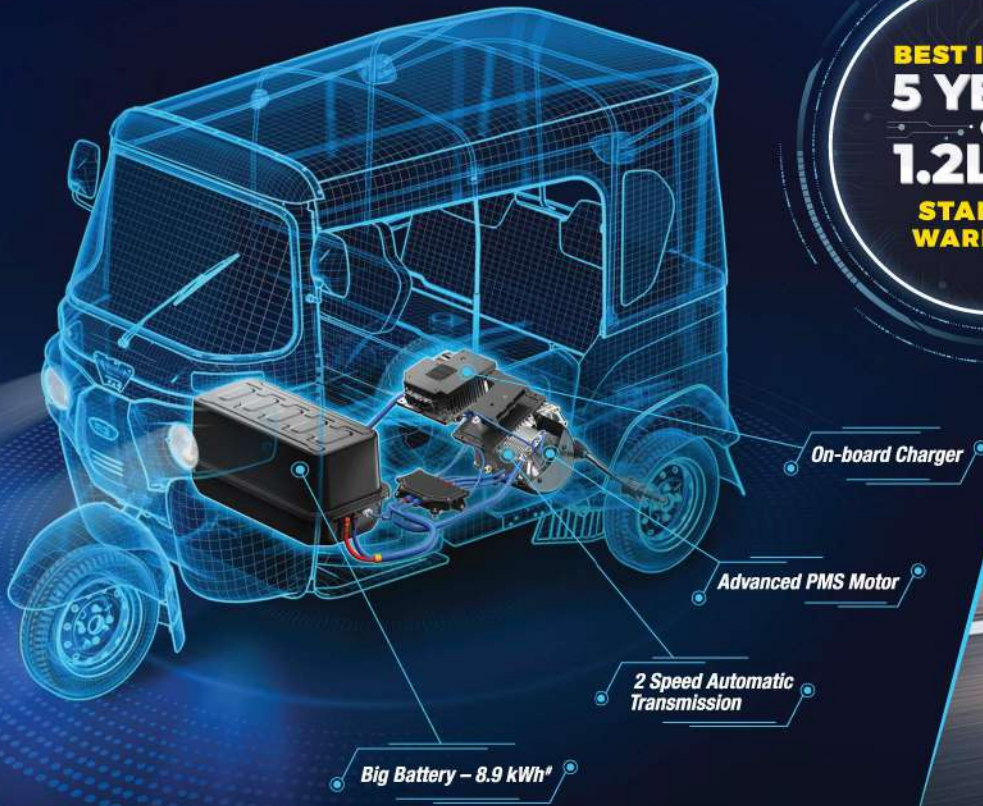

New

BAJAJ RE

E-TEC 9.0

TECHNOLOGY NAYI | BHAROSA WAHI

**BEST IN CLASS
5 YEARS
OR
1.2L km
STANDARD
WARRANTY***

178 km[#] range on single charge

Better 29% Gradeability

Strong Chassis

75 Lakh^{##} satisfied customers

Roadside Assistance 1800-210-0981

*Terms & conditions apply. *As per ARAI certificate. **75 lakh represent the total number of BAJAJ three-wheeler customers.